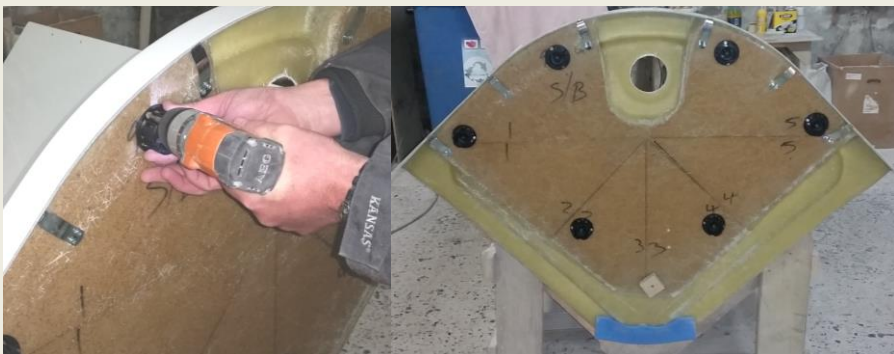

Attaching the adjustable legs

Using the screws provided, screw the feet to the bottom of the unit.

Attach all the feet provided

Spread the feet evenly.