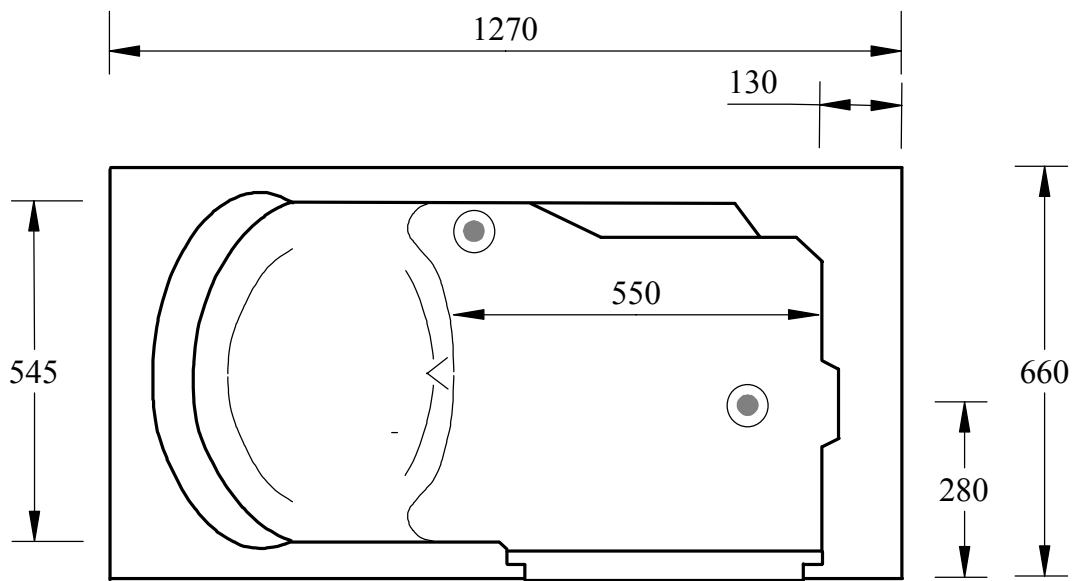

# ATHENA BATH

SHOWN AS RHS DOOR  
(OPTION FOR LHS DOOR)

Seat Height - 360  
Width - 470  
Length - 350  
Internal Dimensions  
Length - 1050  
Width - 545  
Depth - 775  
Water Capacity - 225L  
-unoccupied  
2 x Wastes

DOORWAY WIDTH 370

Dimensions in millimeters nominal