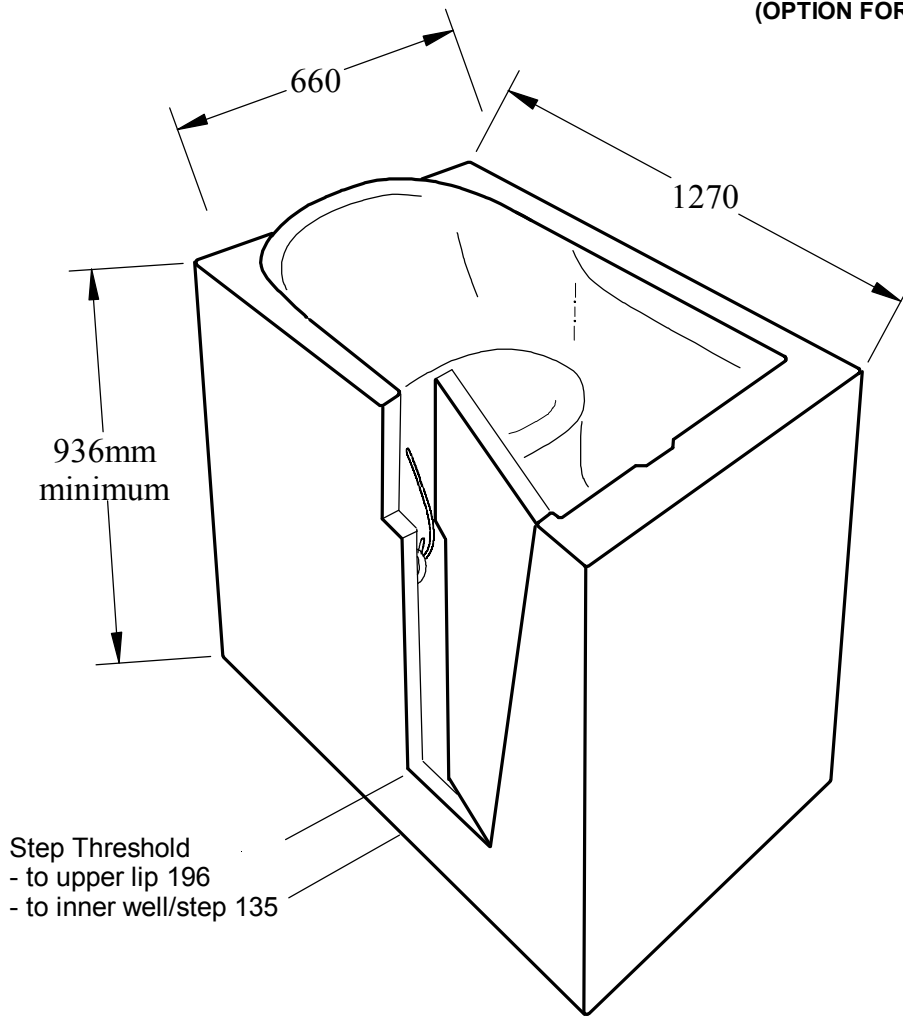

# ATHENA BATH

SHOWN AS RHS DOOR  
(OPTION FOR LHS DOOR)

Seat Height - 360  
Width - 470  
Length - 350  
Internal Dimensions  
Length - 1050  
Width - 545  
Depth - 775  
Water Capacity - 225L  
-unoccupied  
2 x Wastes

DOORWAY WIDTH 370

Dimensions in millimeters nominal