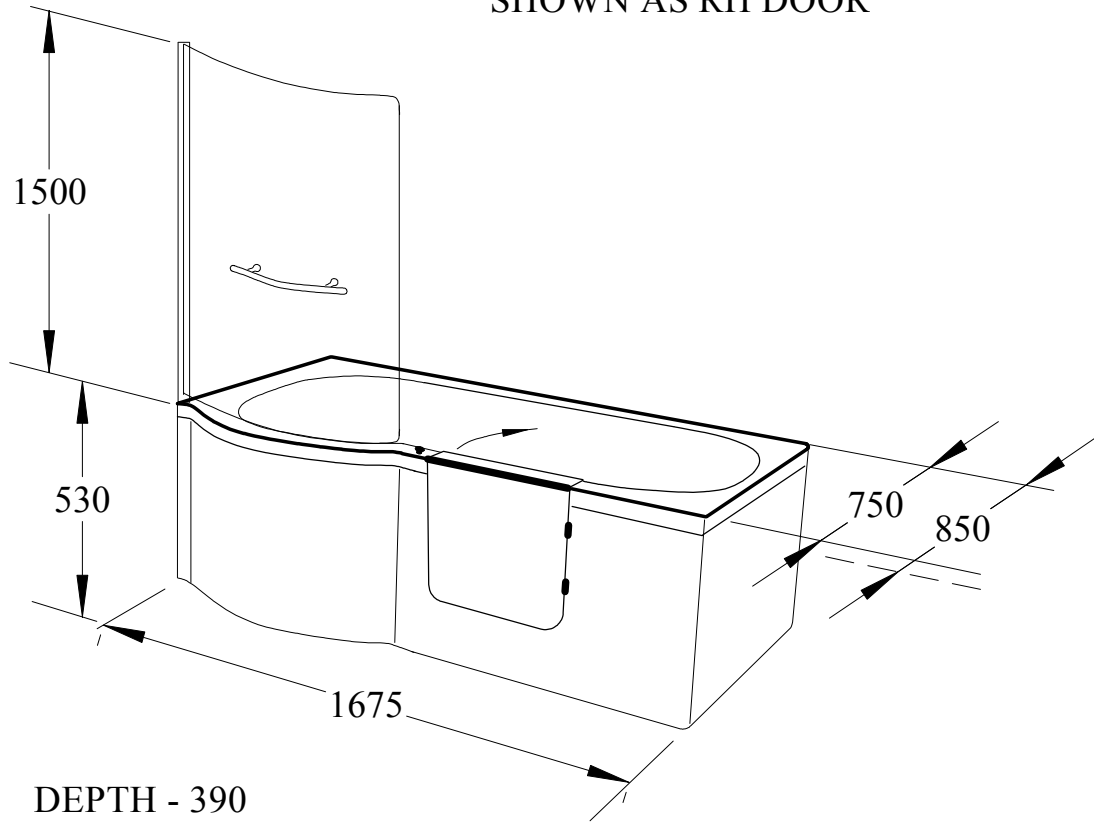

CALYPSO SHOWER BATH

SHOWN AS RH DOOR

DEPTH - 390

DOOR STEP THRESHOLD - 235 maximum-(to Upper Lip)
185 to Inner Step/well

MEASUREMENTS IN MILLIMETER