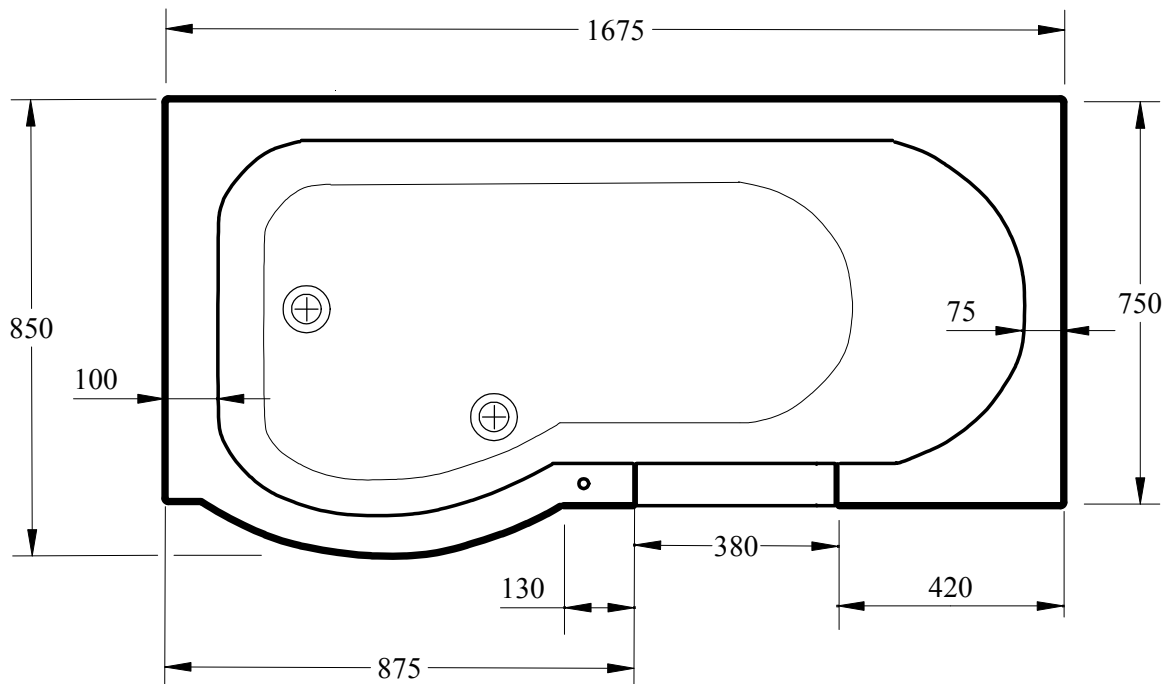

CALYPSO SHOWER BATH

SHOWN AS RH DOOR

DEPTH - 390

DOOR STEP THRESHOLD - 235 maximum-(to Upper Lip)
185 to Inner Step/well

MEASUREMENTS IN MILLIMETER